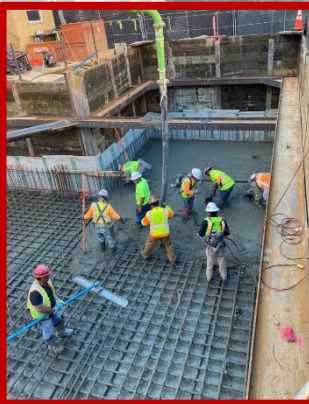

Vertical Concrete:

- Cast in Place Retaining Walls
- Elevator Core Walls
- Architectural Walls
- Form Liner Walls
- Board Form Walls

Architectural Concrete

- Polished Concrete Counter Tops
- Colored Concrete
- Stamped Concrete
- Pre-Cast Concrete Elements
- Specialty Finishes (Hand Seeded Aggregate, Top Cast, ETC)

Concrete Flatwork:

- Sidewalks & Walkways
- ADA Ramps
- Driveways & Approaches
- Curbs & Gutters

Custom Concrete:

- Fireplaces
- Radius Walls
- Indoor/Outdoor Custom Elements
- Sinks & Counter Tops
- If you can Dream It, We'll Concrete it!